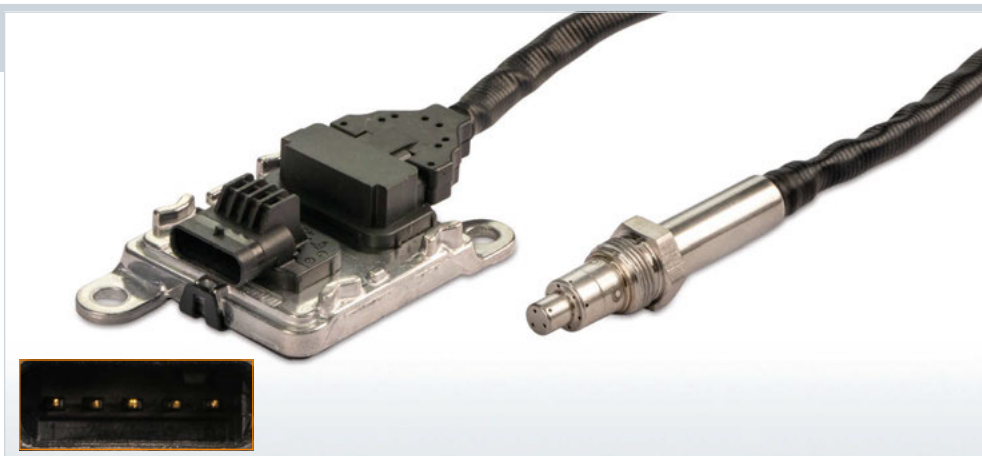

Hyundai

H-1 Travel/H-1 Cargo (TQ) 2.5 CRDi 85-125 kW Euro 6

HJS-Nr. 92 09 7057

vor Dieselpartikelfilter
before diesel particulate filter

Kabellänge* | Cable length*: 1.145 mm
Anschlussanzahl | Nos. of connectors: 5

Passend für O.E.-Nr. | Suitable for OE-No.
HYUNDAI
29650-4A870